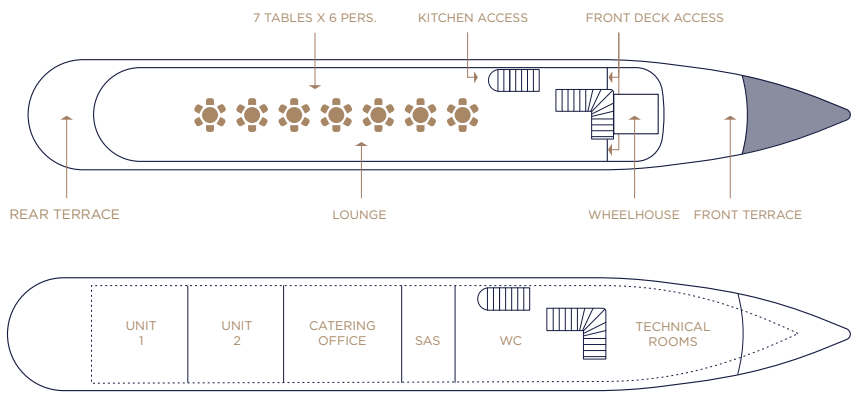

-  60 pers.
cocktail
-  42 pers.
seated dinner
-  35 pers.
theater

HÉMÉRA

Elegance and ecological innovation

Sail aboard the Hemera, our cutting-edge boat that combines design and technology. Its spacious and elegant interiors, lined with large bay windows, offer breathtaking views of the Seine. Perfect for your events, this **100% electric** vessel, with a 3-hour autonomy, prioritizes comfort and ecological responsibility, ensuring a quiet and refined cruise. Let yourself be captivated by the exclusivity of Hemera for an extraordinary reception.

Main deck	85 m ²
Front terrace	20 m ²
Rear terrace	18 m ²
Length	39 m
Width	5 m

© Compagnie des Bateaux à Roue 2024